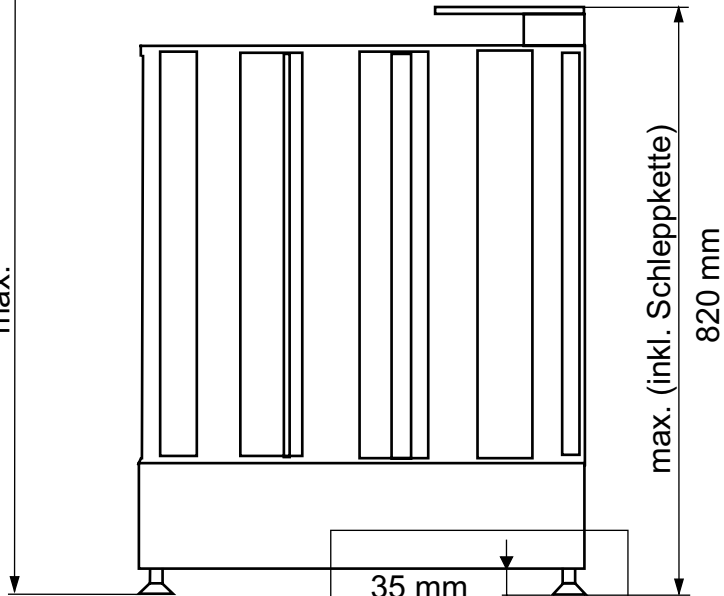

1175 mm Standard (DWP)

1120 mm DiTi 1000

max.

\*without nut