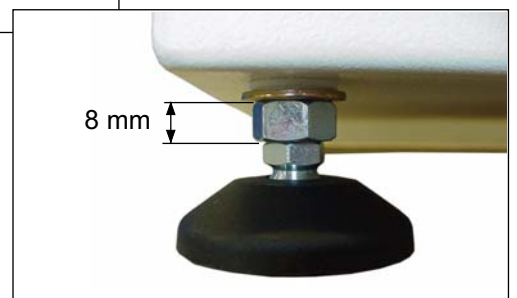

1175 mm Standard (DWP)

1120 mm DiTi 1000

max.

\*without nut