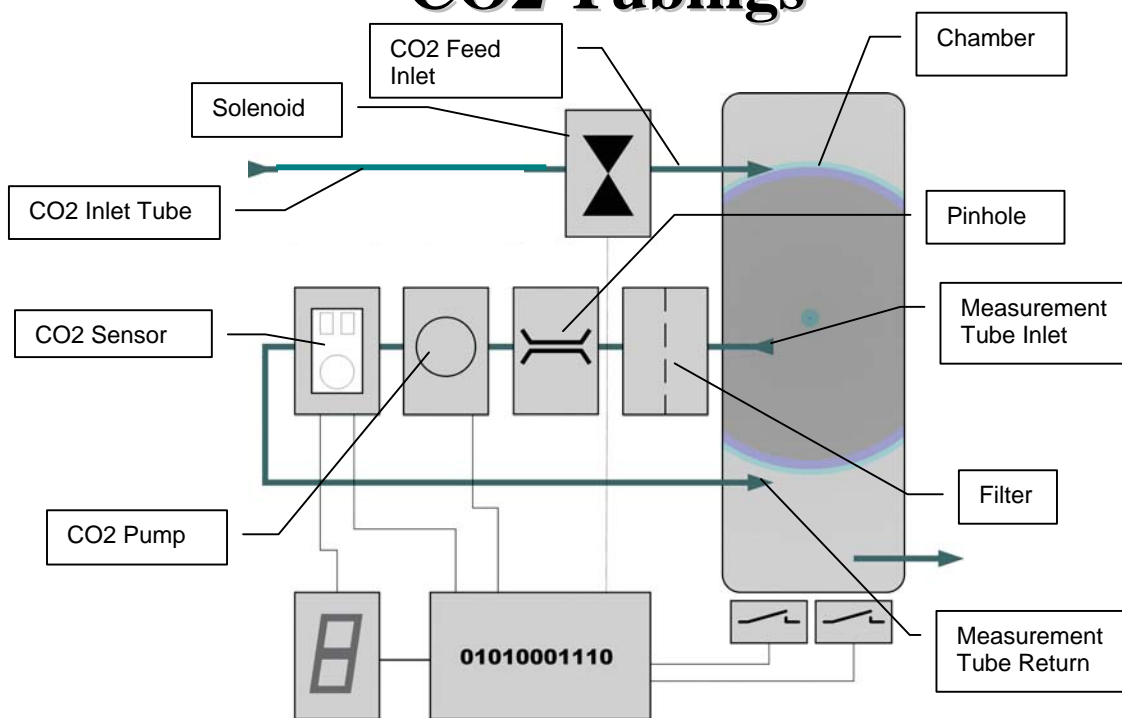

## CO2 Tubings

Locations of Gassing in- and outlets inside chamber are behind pan in left back corner