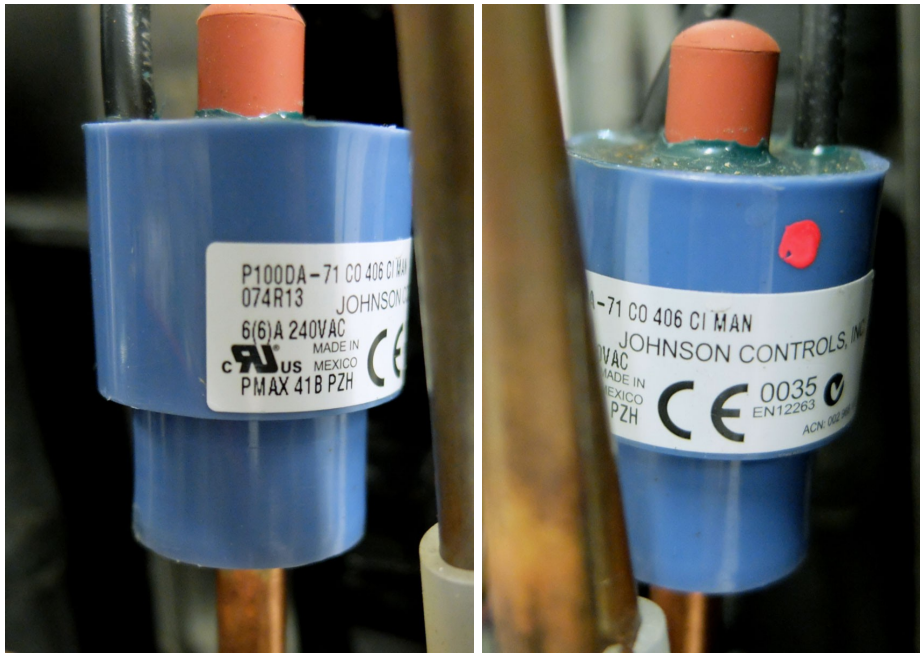

Title:	Overpressure Switch			ID:
				138
26.08.14	Response:	Model:	Author:	
		-	CMA	

Over-Pressure Switch

P100DA-71

Early Schrader Valve

1/4 in. SAE Female
Flare Fitting with
Schrader Valve
Depressor