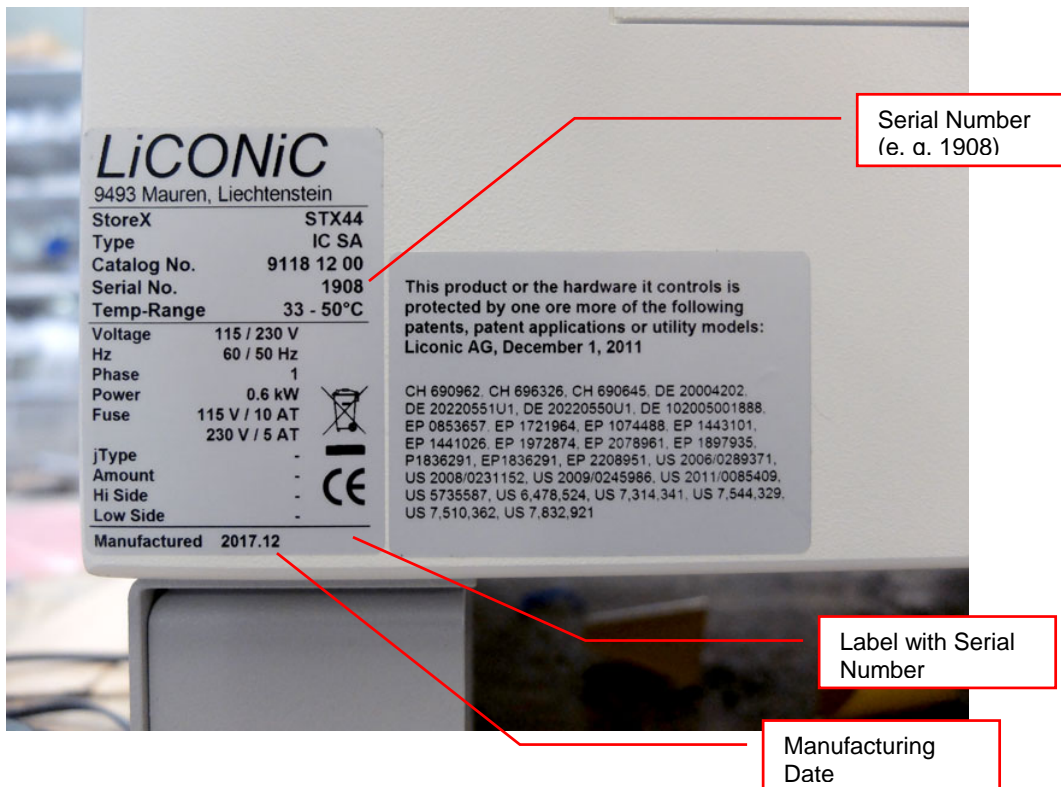

## StoreX Serial Number

Q: Where can I find the Serial Number of my StoreX 44?

A: The Serial number is a four-digit number (e. g. Serial No. 1234). The Serial number is printed on a label that is typically located at the back of the system.

The picture shows how such label looks like.