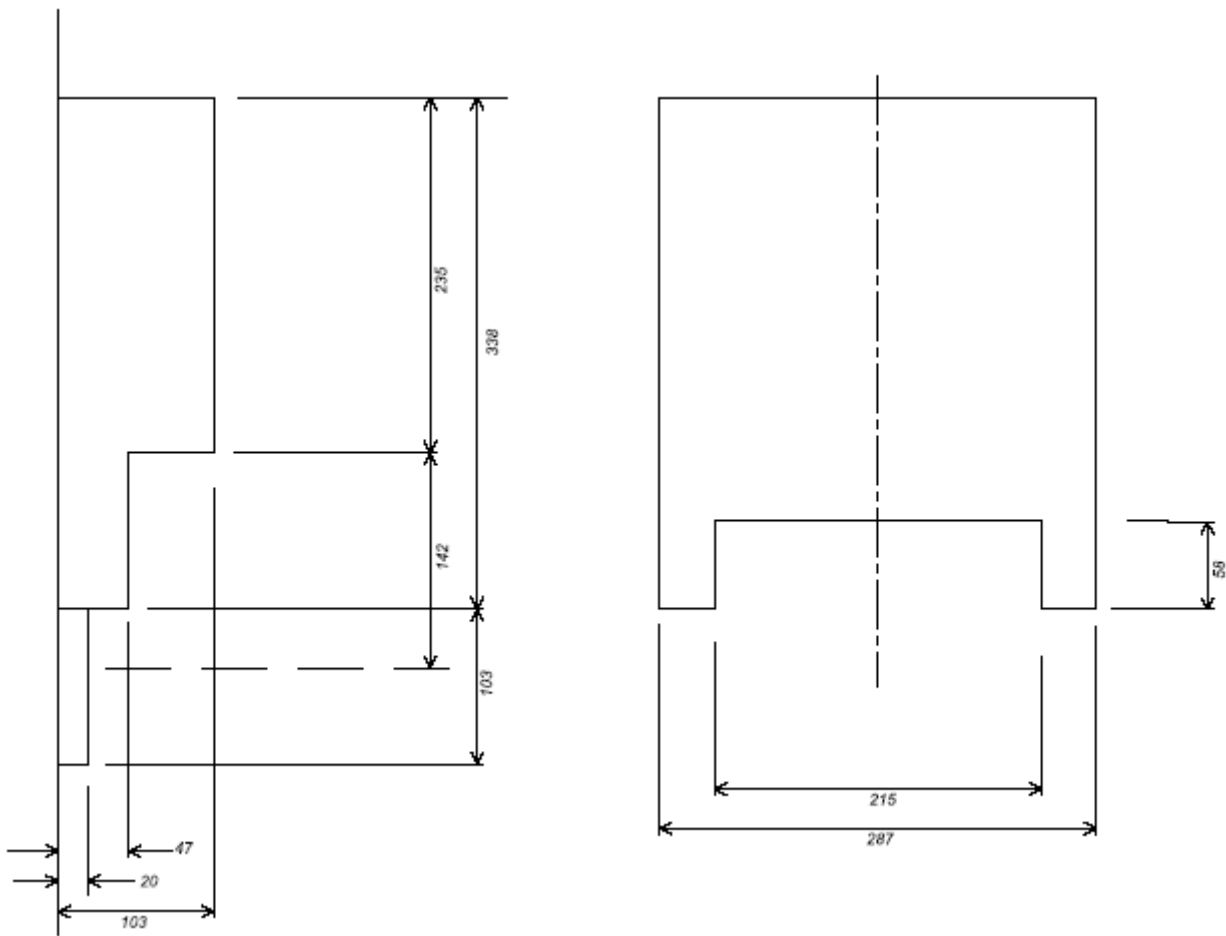

Title:	Dimensions of Gate Mk II			ID:
				0085
Date in:	Response:	Model:	Author:	
2003-03-19	2003-03-19	STX40, STX200, STX500, STX1000	CMa	

StoreX Gate MK II

STX40-BT, STX200-BT, STX500-SA, STX1000-SA

Side View
(Hood and Blade)

Back View
(Hood only)