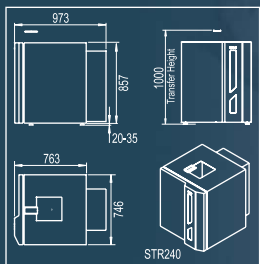

New StoreX Small Size Freezers

-20°C Automated Deep Freezer

-20°C

Manual Access Port, Gassing Option,
Bar Code Reader

Cassettes, Transfer Stations

Temperature	-20°. +20
Access Time	< 20, 30s
Communication	RS-232
Drivers	Win2K, Win32, WinXP, Vista, LINUX (Client), Mac OS (Client)
Power Requirements	230V / 50Hz 115V / 60Hz
Power Consumption	1000W max.