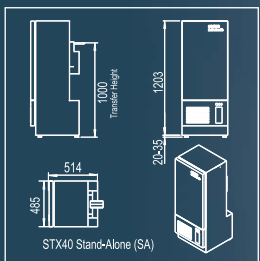

New StoreX Small Size Freezers

-20°C Automated Deep Freezer

-20°C

Manual Access Port, Gassing Option,
Bar Code Reader

Cassettes, Transfer Stations

Temperature	-20°. +20
Access Time	< 20, 30s
Communication	RS-232
Drivers	Win2K, Win32, WinXP, Vista, LINUX (Client), Mac OS (Client)
Power Requirements	230V / 50Hz 115V / 60Hz
Power Consumption	1000W max.