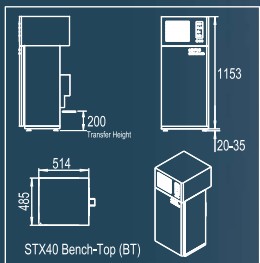

New StoreX Small Size Freezers

-20°C Automated Deep Freezer

-20°C

Manual Access Port, Gassing Option,
Bar Code Reader

Cassettes, Transfer Stations

Temperature	-20°. +20
Access Time	< 20, 30s
Communication	RS-232
Drivers	Win2K, Win32, WinXP, Vista, LINUX (Client), Mac OS (Client)
Power Requirements	230V / 50Hz 115V / 60Hz
Power Consumption	1000W max.